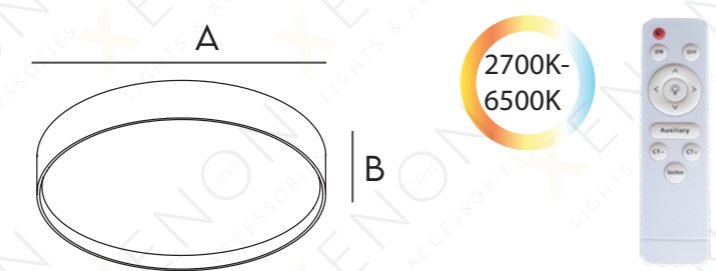

A	B
X-C-2040 18R 18W	320MM	60MM
X-C-2040 24R 24W	380MM	60MM