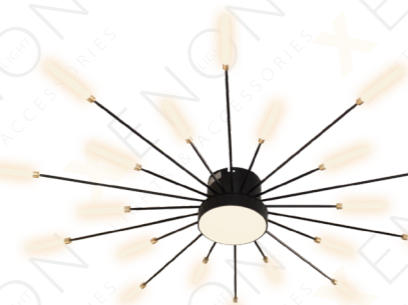

X-C-2040 12W
X-C-2040 18R /24R

	A	B
X-C-2040 12 12W	260MM	60MM

	A	B
X-C-2040 18R 18W	320MM	60MM
X-C-2040 24R 24W	380MM	60MM

X-C-2645 50R
X-C-2646 50R

	A	B
X-C-2645 50R 50W	920MM	120MM

	A	B
X-C-2646 50R 50W	950MM	90MM

X-C-2647 75R X-C-3500 30W

Black

	A	B
X-C-2647 75R 75W	830MM	60MM

Gold

	A	B
X-C-3500 30 30W	1280MM	80MM

X-C-3501 24W X-C-3502 30W

Black

	A	B
X-C-3501 24-105 24W	1050MM	115MM

Gold

	A	B
X-C-3502 30 30W	1200MM	120MM

SC-H105A

12W /18W /24W

	A	B
SC-H105A 12W	260MM	80MM
SC-H105A 18W	330MM	90MM
SC-H105A 24W	380MM	90MM

SC-H105A -IR

24W

	A	B
SC-H105A-IR 24W	380MM	90MM