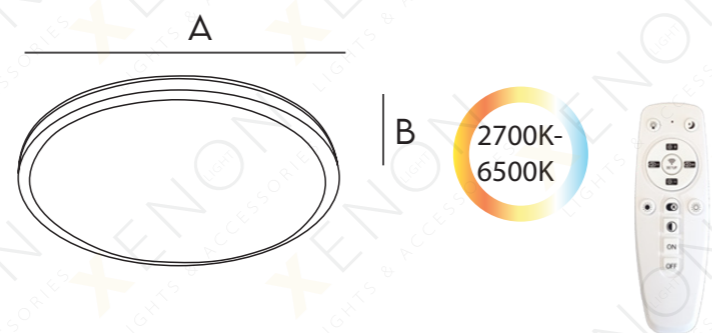

Black +Gold

	A	B
X-C-2031 18R 18W	330MM	60MM
X-C-2031 24R 24W	380MM	60MM

X-C-2032 12W X-C-2032 18R /24R

Wood

X-C-2032 12 12W	A	B
	260MM	50MM

Wood

X-C-2032 18R 18W X-C-2032 24R 24W	A	B
	340MM 390MM	50MM 50MM