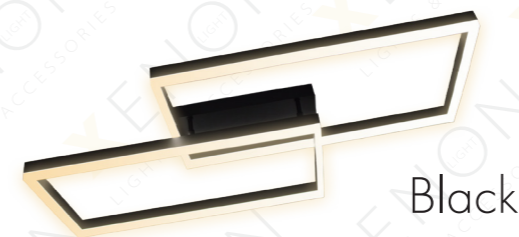

X-C-2040 12W
X-C-2040 18R /24R

	A	B
X-C-2040 12 12W	260MM	60MM

	A	B
X-C-2040 18R 18W	320MM	60MM
X-C-2040 24R 24W	380MM	60MM

X-C-2645 50R
X-C-2646 50R

	A	B
X-C-2645 50R 50W	920MM	120MM

	A	B
X-C-2646 50R 50W	950MM	90MM