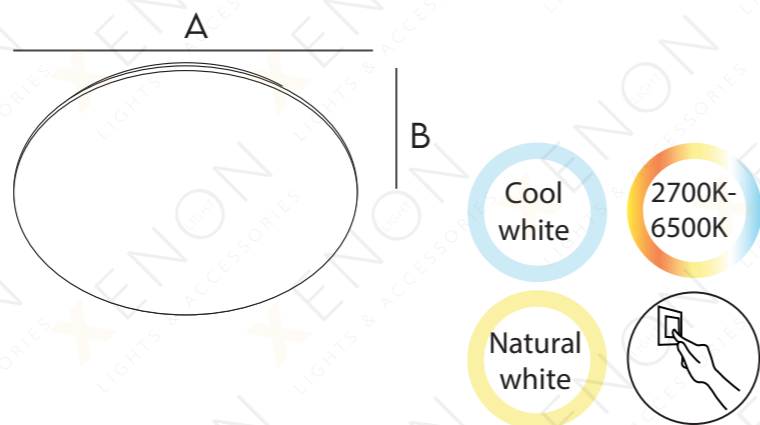

SC-H101B

12 W - 80W

SC-H103B-IR

18W /24W /36W

	A	B
SC-H101B 12W	260MM	85MM
SC-H101B 18W	330MM	100MM
SC-H101B 24W	380MM	100MM
SC-H101B 36W	500MM	100MM
SC-H101B 60W	800MM	170MM
SC-H101B 80W	1000MM	170MM

	A	B
SC-H103B-IR 18W	330MM	100MM
SC-H103B-IR 24W	380MM	100MM
SC-H103B-IR 36W	480MM	100MM