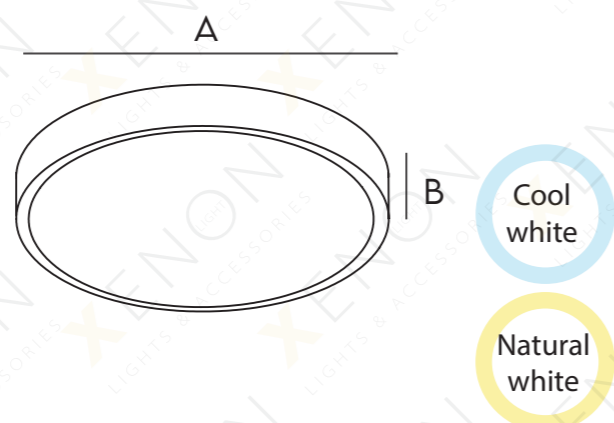

Gold

	A	B
X-C-3502 30 30W	1200MM	120MM

SC-H105A

12W /18W /24W

	A	B
SC-H105A 12W	260MM	80MM
SC-H105A 18W	330MM	90MM
SC-H105A 24W	380MM	90MM

SC-H105A -IR

24W

	A	B
SC-H105A-IR 24W	380MM	90MM