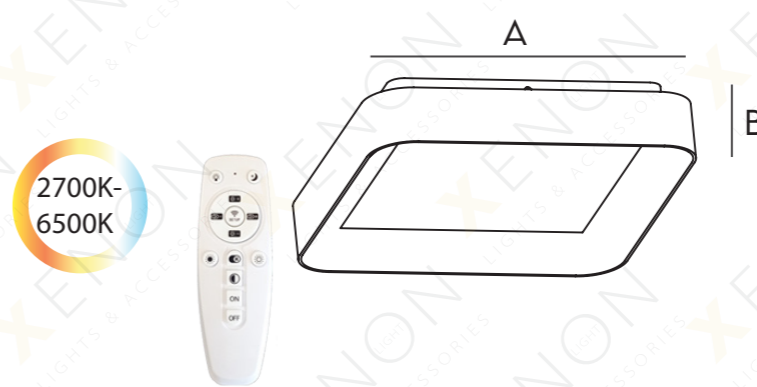

A	B
X-C-2027 40R 40W	400MM	100MM