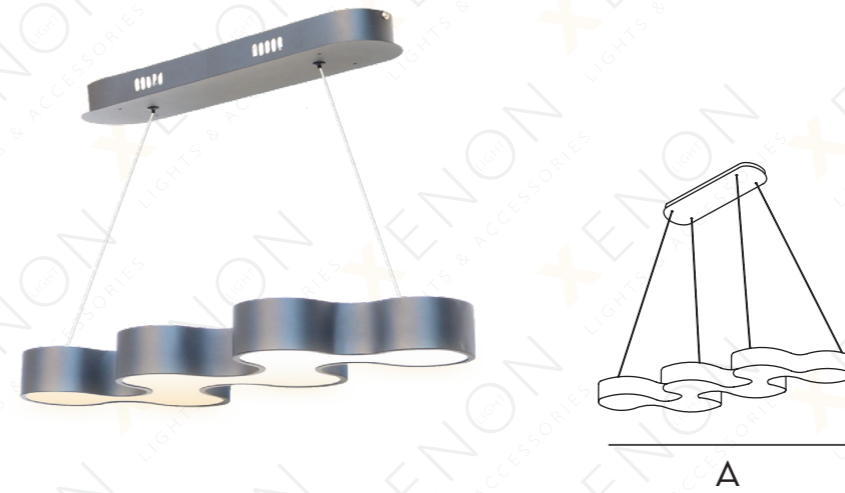

	A	B
X-P-3010 65R 65W	800MM	1200MM

2700K-6500K

	A	B
X-P-3100-2 90R 90W	800MM	/

2700K-6500K

X-P-3300 36R
X-P-3300 52R

	A	B
X-P-3300 36R 36W	600MM	/

2700K-6500K

	A	B
X-P-3300 52R 52W	900MM	/