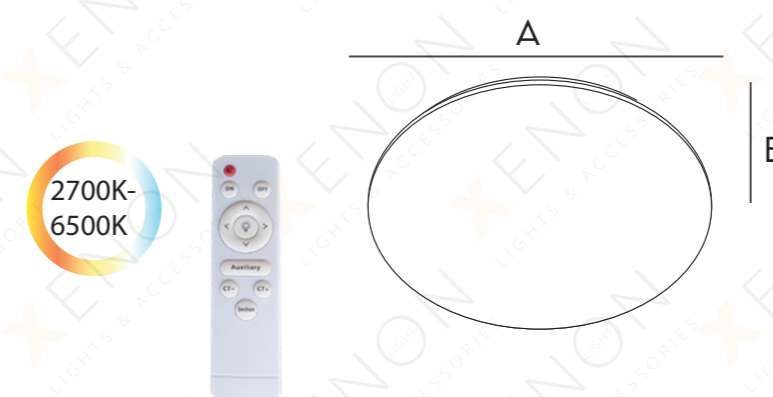

SC-H101B

12 W - 80W

SC-H103B-IR

18W /24W /36W

	A	B
SC-H101B 12W	260MM	85MM
SC-H101B 18W	330MM	100MM
SC-H101B 24W	380MM	100MM
SC-H101B 36W	500MM	100MM
SC-H101B 60W	800MM	170MM
SC-H101B 80W	1000MM	170MM

	A	B
SC-H103B-IR 18W	330MM	100MM
SC-H103B-IR 24W	380MM	100MM
SC-H103B-IR 36W	480MM	100MM