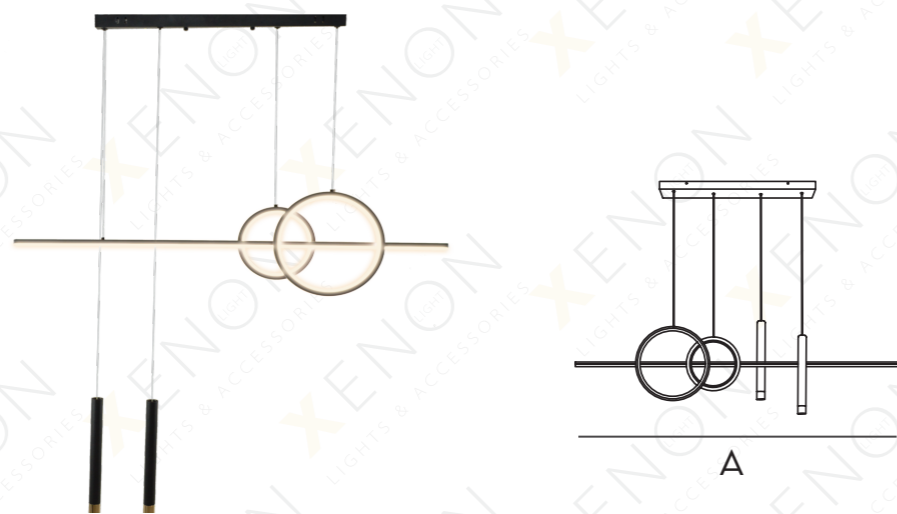

X-P-3001 36R
X-P-3002 38R

	A	B
X-P-3001 36R 36W	1000MM	/