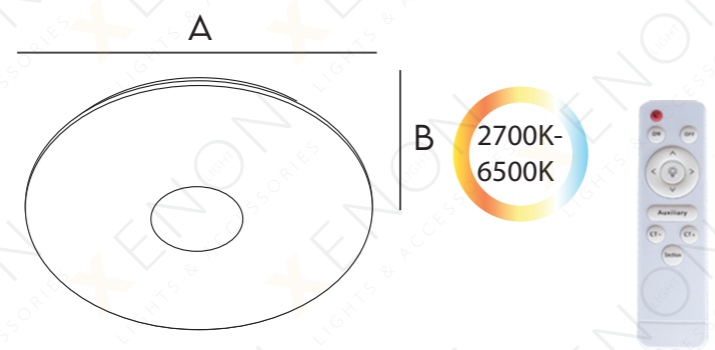

A	B
SC-H104A 24W	390MM	60MM
SC-H104A 36W	500MM	80MM