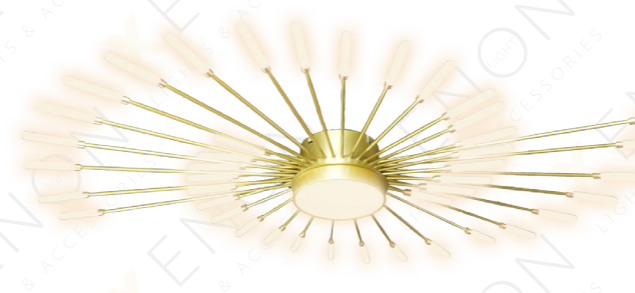

X-C-2647 75R X-C-3500 30W

Black

	A	B
X-C-2647 75R 75W	830MM	60MM

Gold

	A	B
X-C-3500 30 30W	1280MM	80MM

X-C-3501 24W X-C-3502 30W

Black

	A	B
X-C-3501 24-105 24W	1050MM	115MM