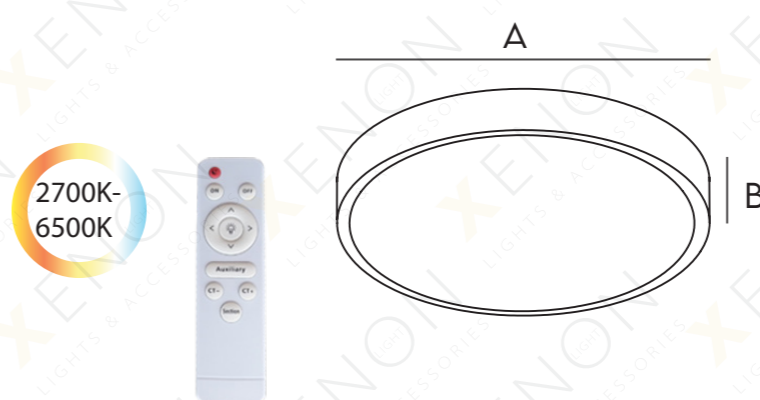

Gold

	A	B
X-C-3502 30 30W	1200MM	120MM

SC-H105A

12W /18W /24W

	A	B
SC-H105A 12W	260MM	80MM
SC-H105A 18W	330MM	90MM
SC-H105A 24W	380MM	90MM

SC-H105A -IR

24W

	A	B
SC-H105A-IR 24W	380MM	90MM