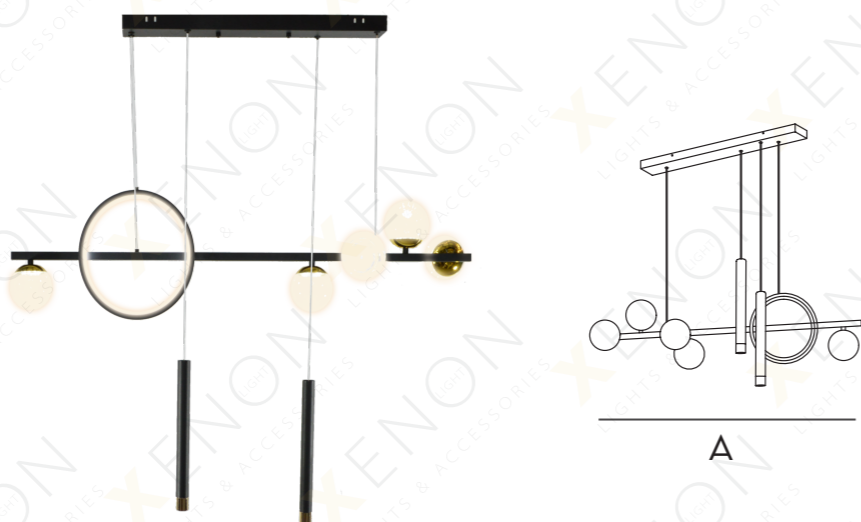

	A	B
SC-H103A-IR 60W	500MM	100MM

SC-H102A-IR 44W SC-H102B-IR 36W

	A	B
SC-H102A-IR 44W	400MM	110MM

	A	B
SC-H102B-IR 36W	370MM	75MM

SC-H102F-IR 40W

	A	B
SC-H102F-IR 40W	510MM	100MM

X-P-3010 65R
X-P-3100-2 90R

	A	B
X-P-3010 65R 65W	800MM	1200MM

2700K-6500K

	A	B
X-P-3100-2 90R 90W	800MM	/

2700K-6500K

X-P-3300 36R
X-P-3300 52R

	A	B
X-P-3300 36R 36W	600MM	/

2700K-6500K

	A	B
X-P-3300 52R 52W	900MM	/

2700K-6500K

X-P-3001 36R
X-P-3002 38R

	A	B
X-P-3001 36R 36W	1000MM	/

	A	B
X-P-3002 38R 38W	1000MM	/

X-P-3004 30R
X-P-3200 36R

	A	B
X-P-3004 30R 30W	1000MM	/

	A	B
X-P-3200 60R 60W	590MM	/

53860-1 3xE27 / 53860-1 5xE27