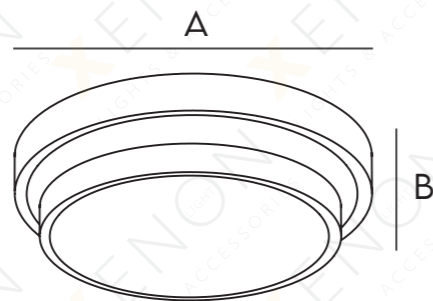

A	B
SC-H105B 18W	330MM	100MM
SC-H105B 24W	400MM	100MM