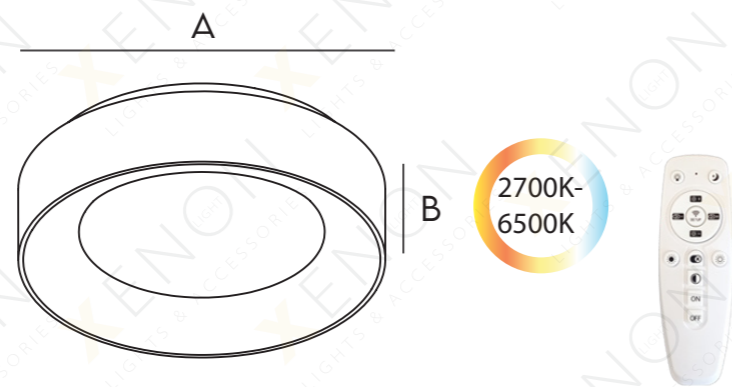

Black

White

Black

White

	A	B
X-C-2021 30R 30W	400MM	90MM
X-C-2021 40R 40W	500MM	100MM
X-C-2021 60R 60W	600MM	100MM

	A	B
X-C-2022 30R 30W	450MM	80MM
X-C-2022 40R 40W	550MM	80MM

X-C-2024 30R

Black

White

	A	B
X-C-2024 30R 30W	400MM	135MM

X-C-2025 30R

Black

White

	A	B
X-C-2025 30R 30W	460MM	180MM

X-C-2026 30R

	A	B
X-C-2026 30R 30W	400MM	100MM

X-C-2027 40R

	A	B
X-C-2027 40R 40W	400MM	100MM

X-C-2001 60R

	A	B
X-C-2001 60R 60W	470MM	50MM

X-C-2002 50R

	A	B
X-C-2002 50R 50W	480MM	55MM

X-C-2003 50R

	A	B
X-C-2003 50R 50W	490MM	60MM