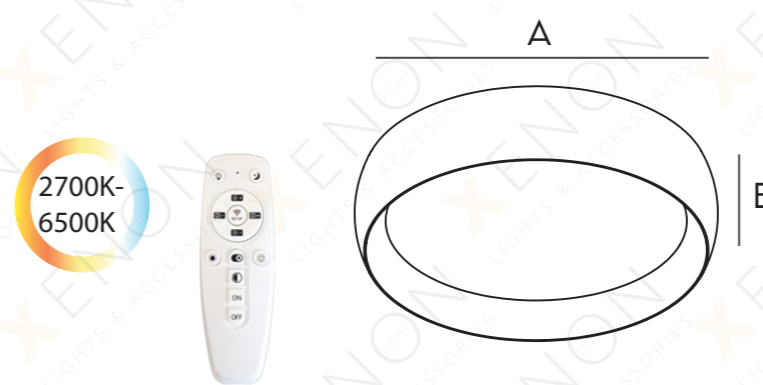

Black

White

Black

White

	A	B
X-C-2021 30R 30W	400MM	90MM
X-C-2021 40R 40W	500MM	100MM
X-C-2021 60R 60W	600MM	100MM

	A	B
X-C-2022 30R 30W	450MM	80MM
X-C-2022 40R 40W	550MM	80MM

X-C-2024 30R

Black