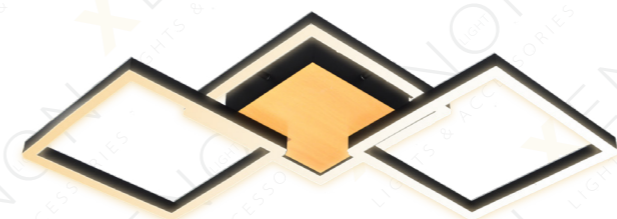

X-C-2040 12W
X-C-2040 18R /24R

	A	B
X-C-2040 12 12W	260MM	60MM

	A	B
X-C-2040 18R 18W	320MM	60MM
X-C-2040 24R 24W	380MM	60MM

X-C-2645 50R
X-C-2646 50R

	A	B
X-C-2645 50R 50W	920MM	120MM

	A	B
X-C-2646 50R 50W	950MM	90MM