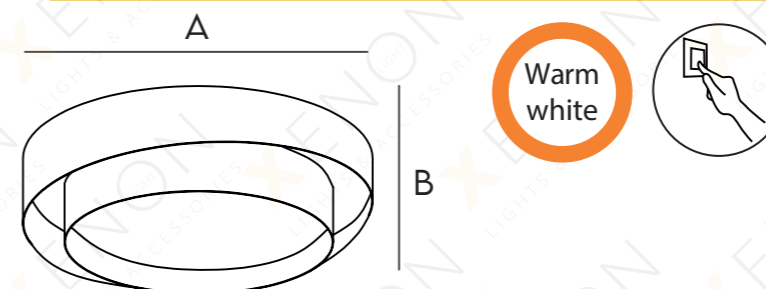

9173C D500 21W	A	B
	500MM	140MM