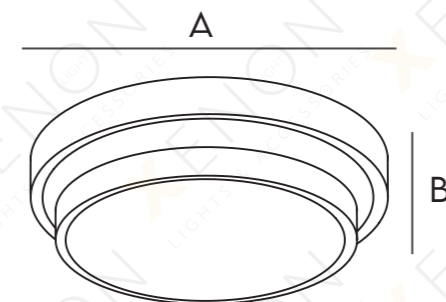

SC-H105B

18W / 24W

	A	B
SC-H105B 18W	330MM	100MM
SC-H105B 24W	400MM	100MM

Natural white

SC-H105B -IR

24W / 36W

	A	B
SC-H105B-IR 24W	400MM	100MM
SC-H105B-IR 36W	480MM	100MM

2700K-6500K