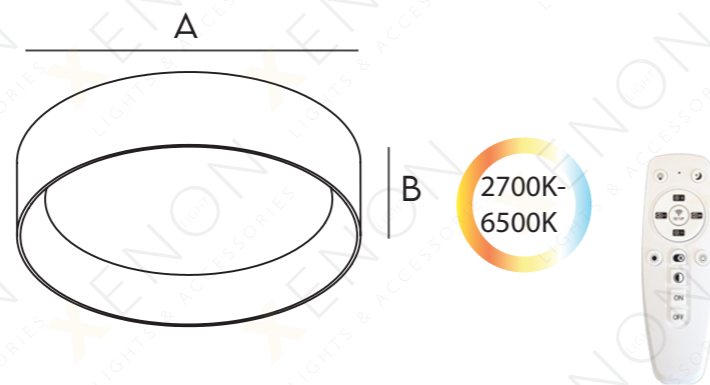

24R

Black

White

	A	B
X-C-2029 24R 24W	350MM	180MM

X-C-2021

30R /40R /60R

X-C-2022

30R /40R

Black

White

Black

White

	A	B
X-C-2021 30R 30W	400MM	90MM
X-C-2021 40R 40W	500MM	100MM
X-C-2021 60R 60W	600MM	100MM

	A	B
X-C-2022 30R 30W	450MM	80MM
X-C-2022 40R 40W	550MM	80MM

X-C-2024 30R

Black

White

	A	B
X-C-2024 30R 30W	400MM	135MM

X-C-2025 30R

Black

White

	A	B
X-C-2025 30R 30W	460MM	180MM

X-C-2026 30R

	A	B
X-C-2026 30R 30W	400MM	100MM