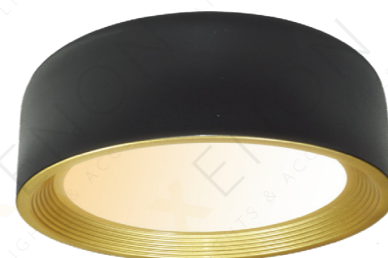

Black + Wood

	A	B
X-C-2033 30R 30W	440MM	90MM

X-C-2034 24R / 30R

Black

White + Black

Black + Gold

White + Gold

	A	B
X-C-2034 24R 24W	300MM	100MM
X-C-2034 30R 30W	400MM	100MM

X-C-2035

30R

Black +Gold

	A	B
X-C-2035 30R 30W	500MM	130MM

X-C-2036

30R

Black

White