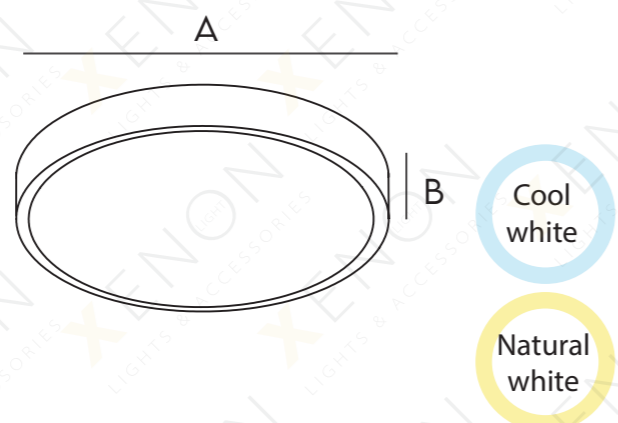

	A	B
X-C-3501 24-105 24W	1050MM	115MM

Gold

	A	B
X-C-3502 30 30W	1200MM	120MM

SC-H105A

12W /18W /24W

	A	B
SC-H105A 12W	260MM	80MM
SC-H105A 18W	330MM	90MM
SC-H105A 24W	380MM	90MM

SC-H105A -IR

24W