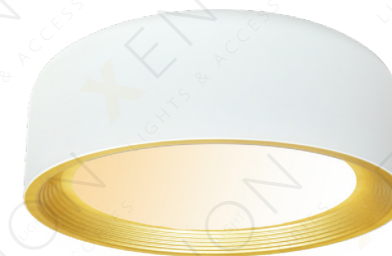

Black + Wood

	A	B
X-C-2033 30R 30W	440MM	90MM

X-C-2034 24R / 30R

Black

White + Black

Black + Gold

White + Gold

	A	B
X-C-2034 24R 24W	300MM	100MM
X-C-2034 30R 30W	400MM	100MM