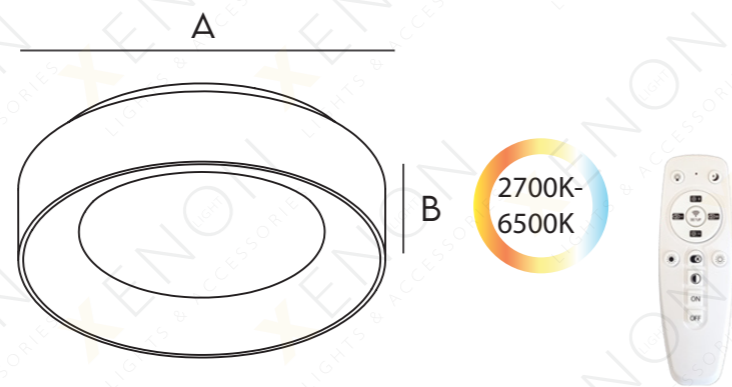

Black

White

Black

White

	A	B
X-C-2021 30R 30W	400MM	90MM
X-C-2021 40R 40W	500MM	100MM
X-C-2021 60R 60W	600MM	100MM

	A	B
X-C-2022 30R 30W	450MM	80MM
X-C-2022 40R 40W	550MM	80MM

X-C-2024 30R

Black

White

	A	B
X-C-2024 30R 30W	400MM	135MM

X-C-2025 30R

Black

White

	A	B
X-C-2025 30R 30W	460MM	180MM

X-C-2026

30R

	A	B
X-C-2026 30R 30W	400MM	100MM

X-C-2027

40R

	A	B
X-C-2027 40R 40W	400MM	100MM

X-C-2001 60R

	A	B
X-C-2001 60R 60W	470MM	50MM

X-C-2002 50R

	A	B
X-C-2002 50R 50W	480MM	55MM