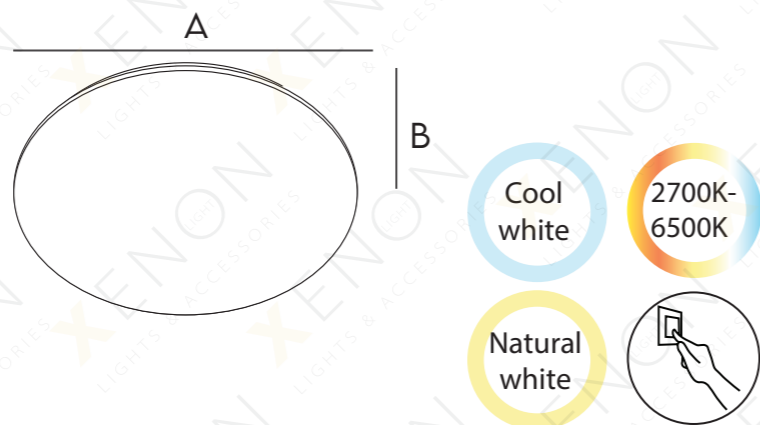

A	B
SC-H101B 12W	260MM	85MM
SC-H101B 18W	330MM	100MM
SC-H101B 24W	380MM	100MM
SC-H101B 36W	500MM	100MM
SC-H101B 60W	800MM	170MM
SC-H101B 80W	1000MM	170MM