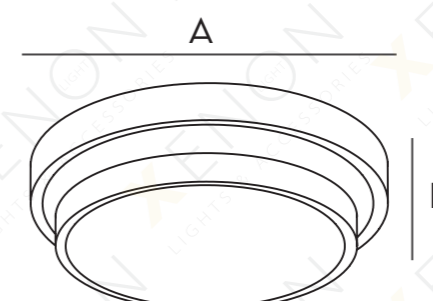

SC-H105B

18W / 24W

	A	B
SC-H105B 12W	260MM	100MM
SC-H105B 18W	330MM	100MM
SC-H105B 24W	400MM	100MM

Natural white

SC-H105B -IR

24W / 36W

	A	B
SC-H105B-IR 24W	400MM	100MM
SC-H105B-IR 36W	480MM	100MM

2700K-6500K