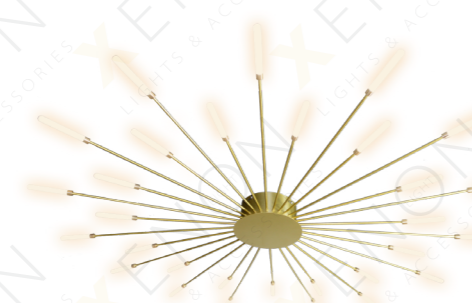

	A	B
X-C-2036 30R 30W	460MM	110MM

X-C-2040 12W
X-C-2040 18R /24R

	A	B
X-C-2040 12 12W	260MM	60MM

	A	B
X-C-2040 18R 18W	320MM	60MM
X-C-2040 24R 24W	380MM	60MM

X-C-2645 50R
X-C-2646 50R

	A	B
X-C-2645 50R 50W	920MM	120MM

	A	B
X-C-2646 50R 50W	950MM	90MM

X-C-2647 75R X-C-3500 30W

Black

	A	B
X-C-2647 75R 75W	830MM	60MM

Gold

	A	B
X-C-3500 30 30W	1280MM	80MM

X-C-3501 24W X-C-3502 30W

Black

	A	B
X-C-3501 24-105 24W	1050MM	115MM

Gold

	A	B
X-C-3502 30 30W	1200MM	120MM

SC-H105A

12W /18W /24W

	A	B
SC-H105A 12W	260MM	80MM
SC-H105A 18W	330MM	90MM
SC-H105A 24W	380MM	90MM

SC-H105A -IR

24W