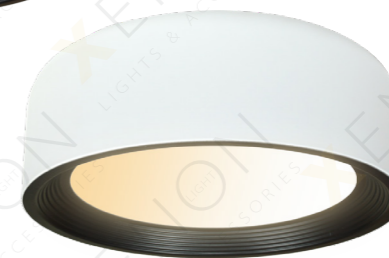

Black + Wood

	A	B
X-C-2033 30R 30W	440MM	90MM

X-C-2034 24R / 30R

Black

White + Black

Black + Gold

White + Gold

	A	B
X-C-2034 24R 24W	300MM	100MM
X-C-2034 30R 30W	400MM	100MM