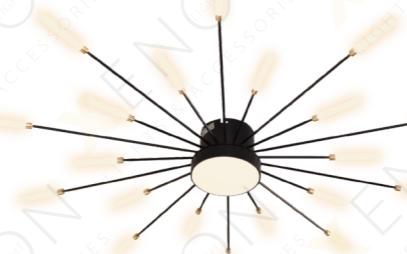

	A	B
X-C-2036 30R 30W	460MM	110MM

X-C-2040 12W
X-C-2040 18R /24R

	A	B
X-C-2040 12 12W	260MM	60MM

	A	B
X-C-2040 18R 18W	320MM	60MM
X-C-2040 24R 24W	380MM	60MM

X-C-2645 50R
X-C-2646 50R

	A	B
X-C-2645 50R 50W	920MM	120MM

	A	B
X-C-2646 50R 50W	950MM	90MM

X-C-2647 75R X-C-3500 30W

Black

	A	B
X-C-2647 75R 75W	830MM	60MM

Gold

	A	B
X-C-3500 30 30W	1280MM	80MM

X-C-3501 24W X-C-3502 30W

Black

	A	B
X-C-3501 24-105 24W	1050MM	115MM

Gold

	A	B
X-C-3502 30 30W	1200MM	120MM

SC-H105A

12W /18W /24W

	A	B
SC-H105A 12W	260MM	80MM
SC-H105A 18W	330MM	90MM
SC-H105A 24W	380MM	90MM

SC-H105A -IR

24W