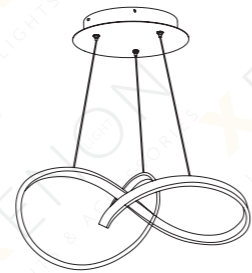

X-P-3200 36R

	A	B
X-P-3200 60R 60W	590MM	/

2700K-6500K

A