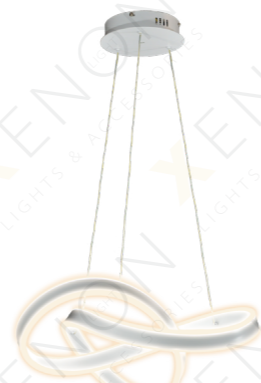

	A	B
X-P-3010 65R 65W	800MM	1200MM

	A	B
X-P-3100-2 90R 90W	800MM	/

X-P-3300 36R
X-P-3300 52R

	A	B
X-P-3300 36R 36W	600MM	/

	A	B
X-P-3300 52R 52W	900MM	/

X-P-3001 36R
X-P-3002 38R

	A	B
X-P-3001 36R 36W	1000MM	/

	A	B
X-P-3002 38R 38W	1000MM	/

X-P-3004 30R
X-P-3003 38R

	A	B
X-P-3004 30R 30W	1000MM	/

	A	B
X-P-3003 38R 38W	1000MM	/

X-P-3200 36R

Black

Gold

White