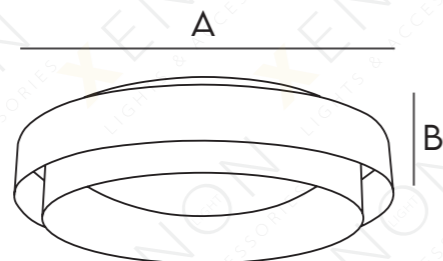

X-C-2035

30R

	A	B
X-C-2035 30R 30W	500MM	130MM

X-C-2036

30R

	A	B
X-C-2036 30R 30W	460MM	110MM