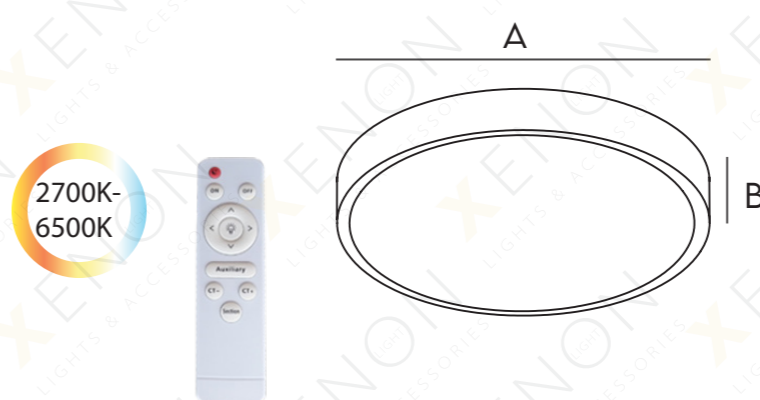

A	B
SC-H105A-IR 24W	380MM	90MM