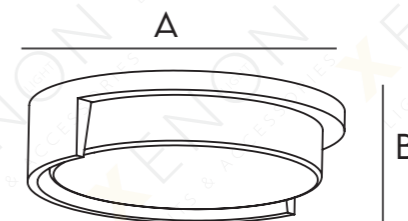

X-C-2035

30R

Black +Gold

	A	B
X-C-2035 30R 30W	500MM	130MM

X-C-2036

30R

Black

White

	A	B
X-C-2036 30R 30W	460MM	110MM

X-C-2040 12W
X-C-2040 18R /24R

	A	B
X-C-2040 12 12W	260MM	60MM

	A	B
X-C-2040 18R 18W	320MM	60MM
X-C-2040 24R 24W	380MM	60MM

X-C-2645 50R
X-C-2646 50R

	A	B
X-C-2645 50R 50W	920MM	120MM