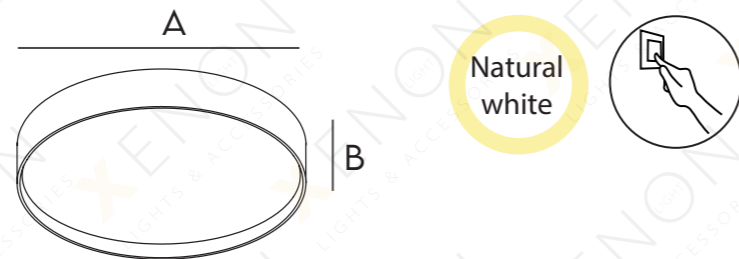

A	B
X-C-2040 12 12W	260MM	60MM