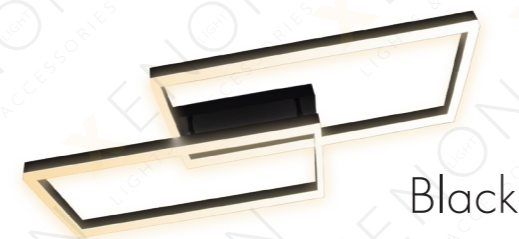

	A	B
X-C-2036 30R 30W	460MM	110MM

X-C-2040 12W
X-C-2040 18R /24R

	A	B
X-C-2040 12 12W	260MM	60MM

	A	B
X-C-2040 18R 18W	320MM	60MM
X-C-2040 24R 24W	380MM	60MM

X-C-2645 50R
X-C-2646 50R

	A	B
X-C-2645 50R 50W	920MM	120MM