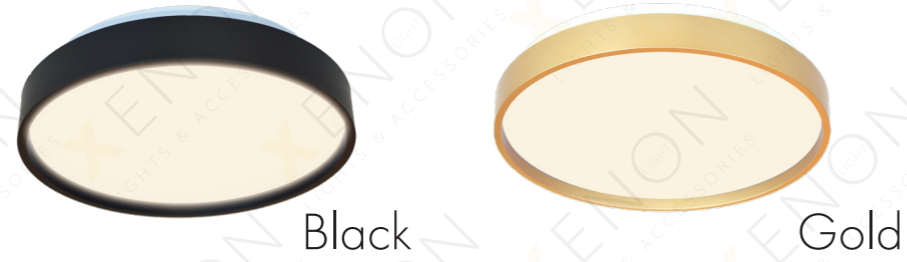

X-C-2040 12W
X-C-2040 18R /24R