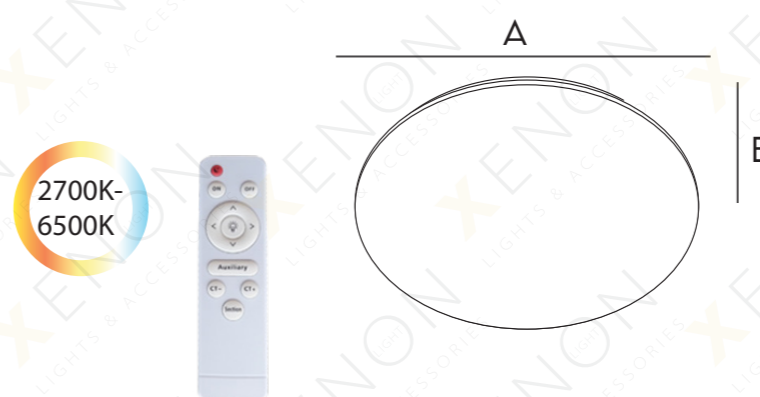

SC-H101B

12 W - 80W

	A	B
SC-H101B 12W	260MM	85MM
SC-H101B 18W	330MM	100MM
SC-H101B 24W	380MM	100MM
SC-H101B 36W	500MM	100MM
SC-H101B 60W	800MM	170MM
SC-H101B 80W	1000MM	170MM

SC-H103B-IR

18W /24W /36W

	A	B
SC-H103B-IR 18W	330MM	100MM
SC-H103B-IR 24W	380MM	100MM
SC-H103B-IR 36W	480MM	100MM