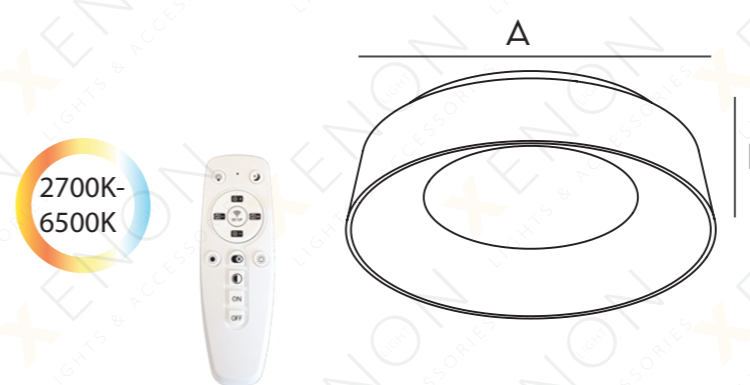

Black

White

Black

White

	A	B
X-C-2021 30R 30W	400MM	90MM
X-C-2021 40R 40W	500MM	100MM
X-C-2021 60R 60W	600MM	100MM

	A	B
X-C-2022 30R 30W	450MM	80MM
X-C-2022 40R 40W	550MM	80MM

X-C-2024 30R

Black

White

	A	B
X-C-2024 30R 30W	400MM	135MM

X-C-2025 30R

Black

White

	A	B
X-C-2025 30R 30W	460MM	180MM

X-C-2026

30R

	A	B
X-C-2026 30R 30W	400MM	100MM

X-C-2027

40R

	A	B
X-C-2027 40R 40W	400MM	100MM

X-C-2001 60R

	A	B
X-C-2001 60R 60W	470MM	50MM

X-C-2002 50R

	A	B
X-C-2002 50R 50W	480MM	55MM