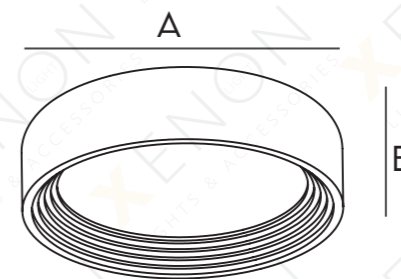

Black + Wood

	A	B
X-C-2033 30R 30W	440MM	90MM

X-C-2034 24R / 30R

Black

White + Black

Black + Gold

White + Gold

	A	B
X-C-2034 24R 24W	300MM	100MM
X-C-2034 30R 30W	400MM	100MM