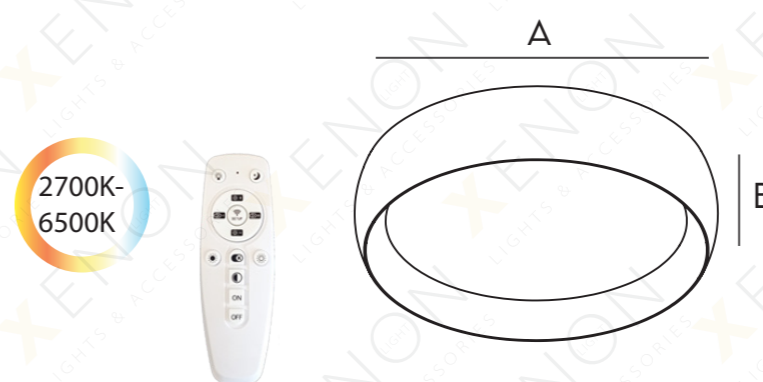

Black

White

Black

White

	A	B
X-C-2021 30R 30W	400MM	90MM
X-C-2021 40R 40W	500MM	100MM
X-C-2021 60R 60W	600MM	100MM

	A	B
X-C-2022 30R 30W	450MM	80MM
X-C-2022 40R 40W	550MM	80MM

X-C-2024 30R

Black