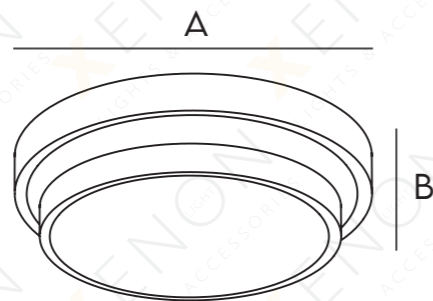

	A	B
X-C-3501 24-105 24W	1050MM	115MM

Gold

	A	B
X-C-3502 30 30W	1200MM	120MM

SC-H105A

12W /18W /24W

	A	B
SC-H105A 12W	260MM	80MM
SC-H105A 18W	330MM	90MM
SC-H105A 24W	380MM	90MM

SC-H105A -IR

24W

	A	B
SC-H105A-IR 24W	380MM	90MM

SC-H105B

18W / 24W

	A	B
SC-H105B 12W	260MM	100MM
SC-H105B 18W	330MM	100MM
SC-H105B 24W	400MM	100MM

Natural white

SC-H105B -IR

24W / 36W

	A	B
SC-H105B-IR 24W	400MM	100MM
SC-H105B-IR 36W	480MM	100MM