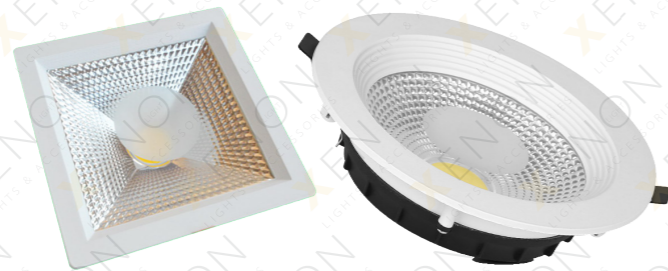

KRUG

ON-SI	6W	6500K/4000K/3000K	Ø98mm	○
ON-SK	18W	6500K/4000K/3000K	Ø200mm	○

KOCKA

ON-SI	6W	6500K/4000K/3000K	96x96mm	□
ON-SK	18W	6500K/4000K/3000K	200x200mm	□

LED PANELI- UGRADNI TIP II

MODEL SNAGA BOJA SVETLA DIMENZIJE BOJA TELA

KRUG

ON-SM TIP II	6W	6500K/4000K	Ø105mm	○●
ON-SM TIP II	12W	6500K	Ø137mm	○

LED DOWNLIGHT- COB

- COB LED
- 75-80 Lm/W
-
- Izolovani LED Drajver
- CRI >80

MODEL SNAGA BOJA SVETLA DIMENZIJE BOJA TELA

KRUG				
VLC-1915	15W	6500K	Ø170mm	○
VLC-1920	20W	3000K	Ø190mm	○
VLC-1930	30W	6500K/4000K/3000K	Ø225mm	○