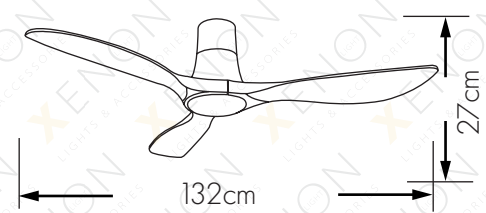

A row of seven icons representing product features: DC MOTOR, 3 blades, DALJINSKI (remote control), 6 BRZINA (6 speeds), a fan icon, LED lighting, and a house icon representing smart home integration.