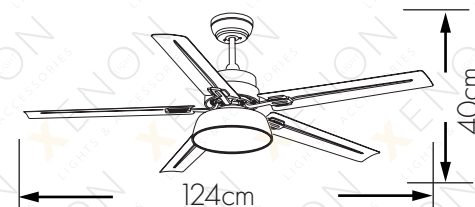

Model	KBS-4701-5
Dimenzije	124cm
Motor	AC motor /65W
Materijal tela	Metal
Materijal propelera	Metal
Svetlo	LED 22W/ CCT
Kontrola	Daljinski-3 brzine
Dodatne funkcije	1 smer