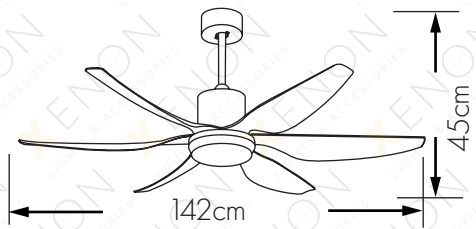

A row of seven icons representing the fan's features: DC MOTOR, 6 blades, DALJINSKI (remote control), 6 BRZINA (6 speeds), a fan icon with arrows indicating direction, LED lighting, and color temperature options (6000K, 4000K, 3000K).